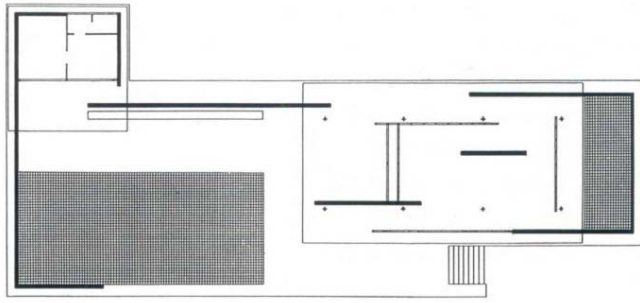

Ludwig Mies van der Rohe
(Ludwig Mies)

a típusok

- a konstruktőr és a művész

Ludwig Mies van der Rohe: A barcelonai világkiállítás német pavilonja, 1929

In 1929, Mies Van Der Rohe designed the Barcelona Chair.
See it at The Museum of Modern Art in New York,
and buy it through Knoll Showrooms in 28 countries.