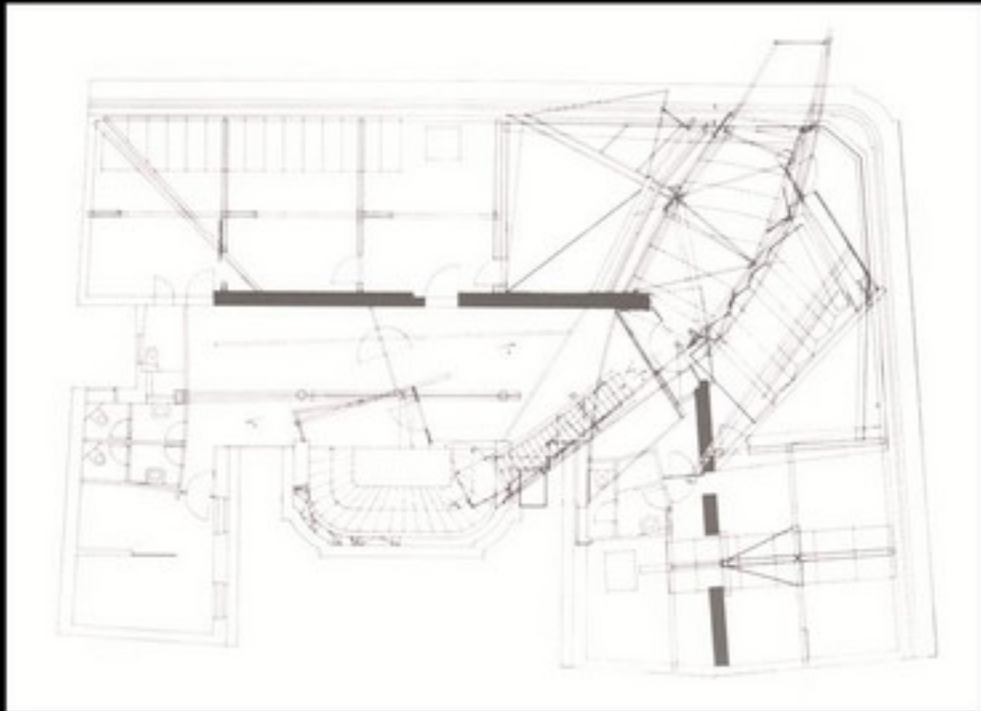

Coop Himmelblau - Falkenstrasse