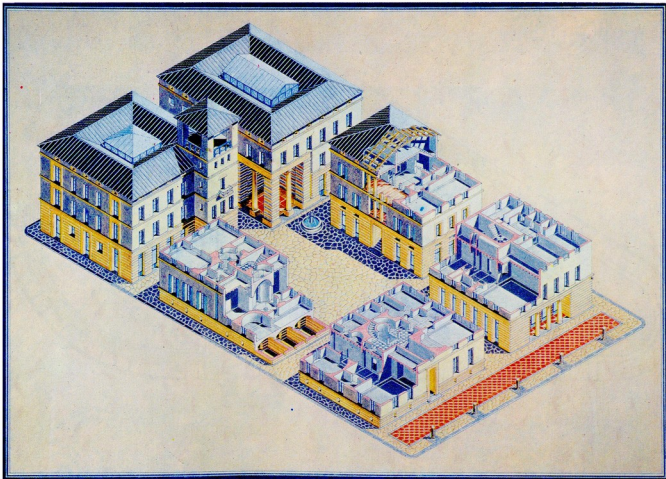

COMPETITION ENTRY BY STAVROPROJECT

MASTER PLAN FOR THE NEW HAFENVIERTEL, BERLIN-TEGEL  
ASSISTANT FRANCISCO SANIN

INSULA TEGELIENSIS, ASSISTANT FRANCISCO SANÍN

INSULA TEGELIENSIS. ASSISTANT FRANCISCO SANIN