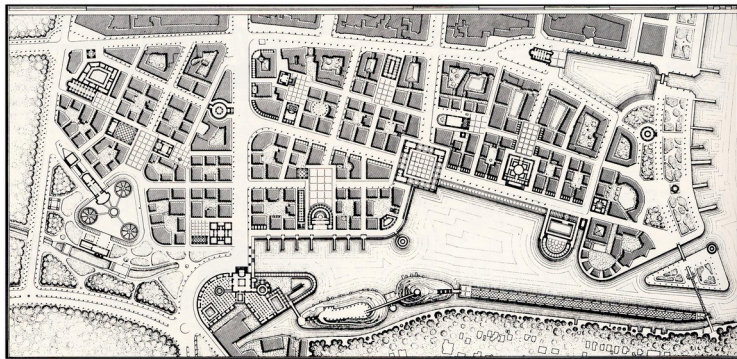

BERLIN-TEGEL. PROPOSED TOURIST MAP BY LEON KRIER

COMPETITION ENTRY BY LEON KRIER

COMPETITION ENTRY BY CHARLES MOORE

COMPETITION ENTRY BY BEHNISCH AND PARTNERS

COMPETITION ENTRY BY ARATA ISOZAKI

COMPETITION ENTRY BY RALPH ERSKINE

COMPETITION ENTRY BY STAVROPROJECT

MASTER PLAN FOR THE NEW HAFENVIERTEL, BERLIN-TEGEL  
ASSISTANT FRANCISCO SANIN

INSULA TEGELIENSIS, ASSISTANT FRANCISCO SANÍN

INSULA TEGELIENSIS. ASSISTANT FRANCISCO SANIN