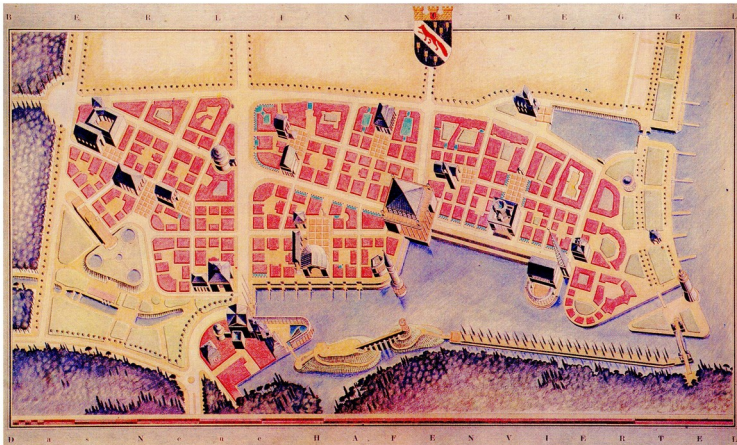

BERLIN-TEGEL. PROPOSED TOURIST MAP BY LEON KRIER

COMPETITION ENTRY BY LEON KRIER

COMPETITION ENTRY BY CHARLES MOORE

COMPETITION ENTRY BY BEHNISCH AND PARTNERS

COMPETITION ENTRY BY ARATA ISOZAKI

COMPETITION ENTRY BY RALPH ERSKINE

COMPETITION ENTRY BY STAVROPROJECT

MASTER PLAN FOR THE NEW HAFENVIERTEL, BERLIN-TEGEL  
ASSISTANT FRANCISCO SANIN

INSULA TEGELIENSIS, ASSISTANT FRANCISCO SANÍN

INSULA TEGELIENSIS. ASSISTANT FRANCISCO SANIN