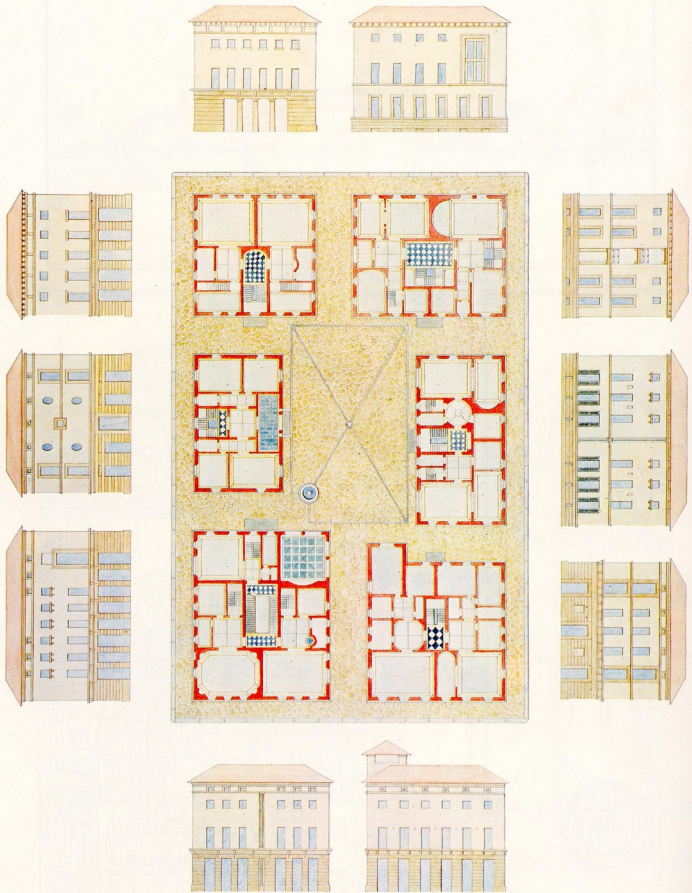

BERLIN-TEGEL. PROPOSED TOURIST MAP BY LEON KRIER

COMPETITION ENTRY BY LEON KRIER

COMPETITION ENTRY BY CHARLES MOORE

COMPETITION ENTRY BY BEHNISCH AND PARTNERS

COMPETITION ENTRY BY ARATA ISOZAKI

COMPETITION ENTRY BY RALPH ERSKINE

COMPETITION ENTRY BY STAVROPROJECT

MASTER PLAN FOR THE NEW HAFENVIERTEL, BERLIN-TEGEL  
ASSISTANT FRANCISCO SANIN

INSULA TEGELIENSIS, ASSISTANT FRANCISCO SANÍN

INSULA TEGELIENSIS. ASSISTANT FRANCISCO SANIN