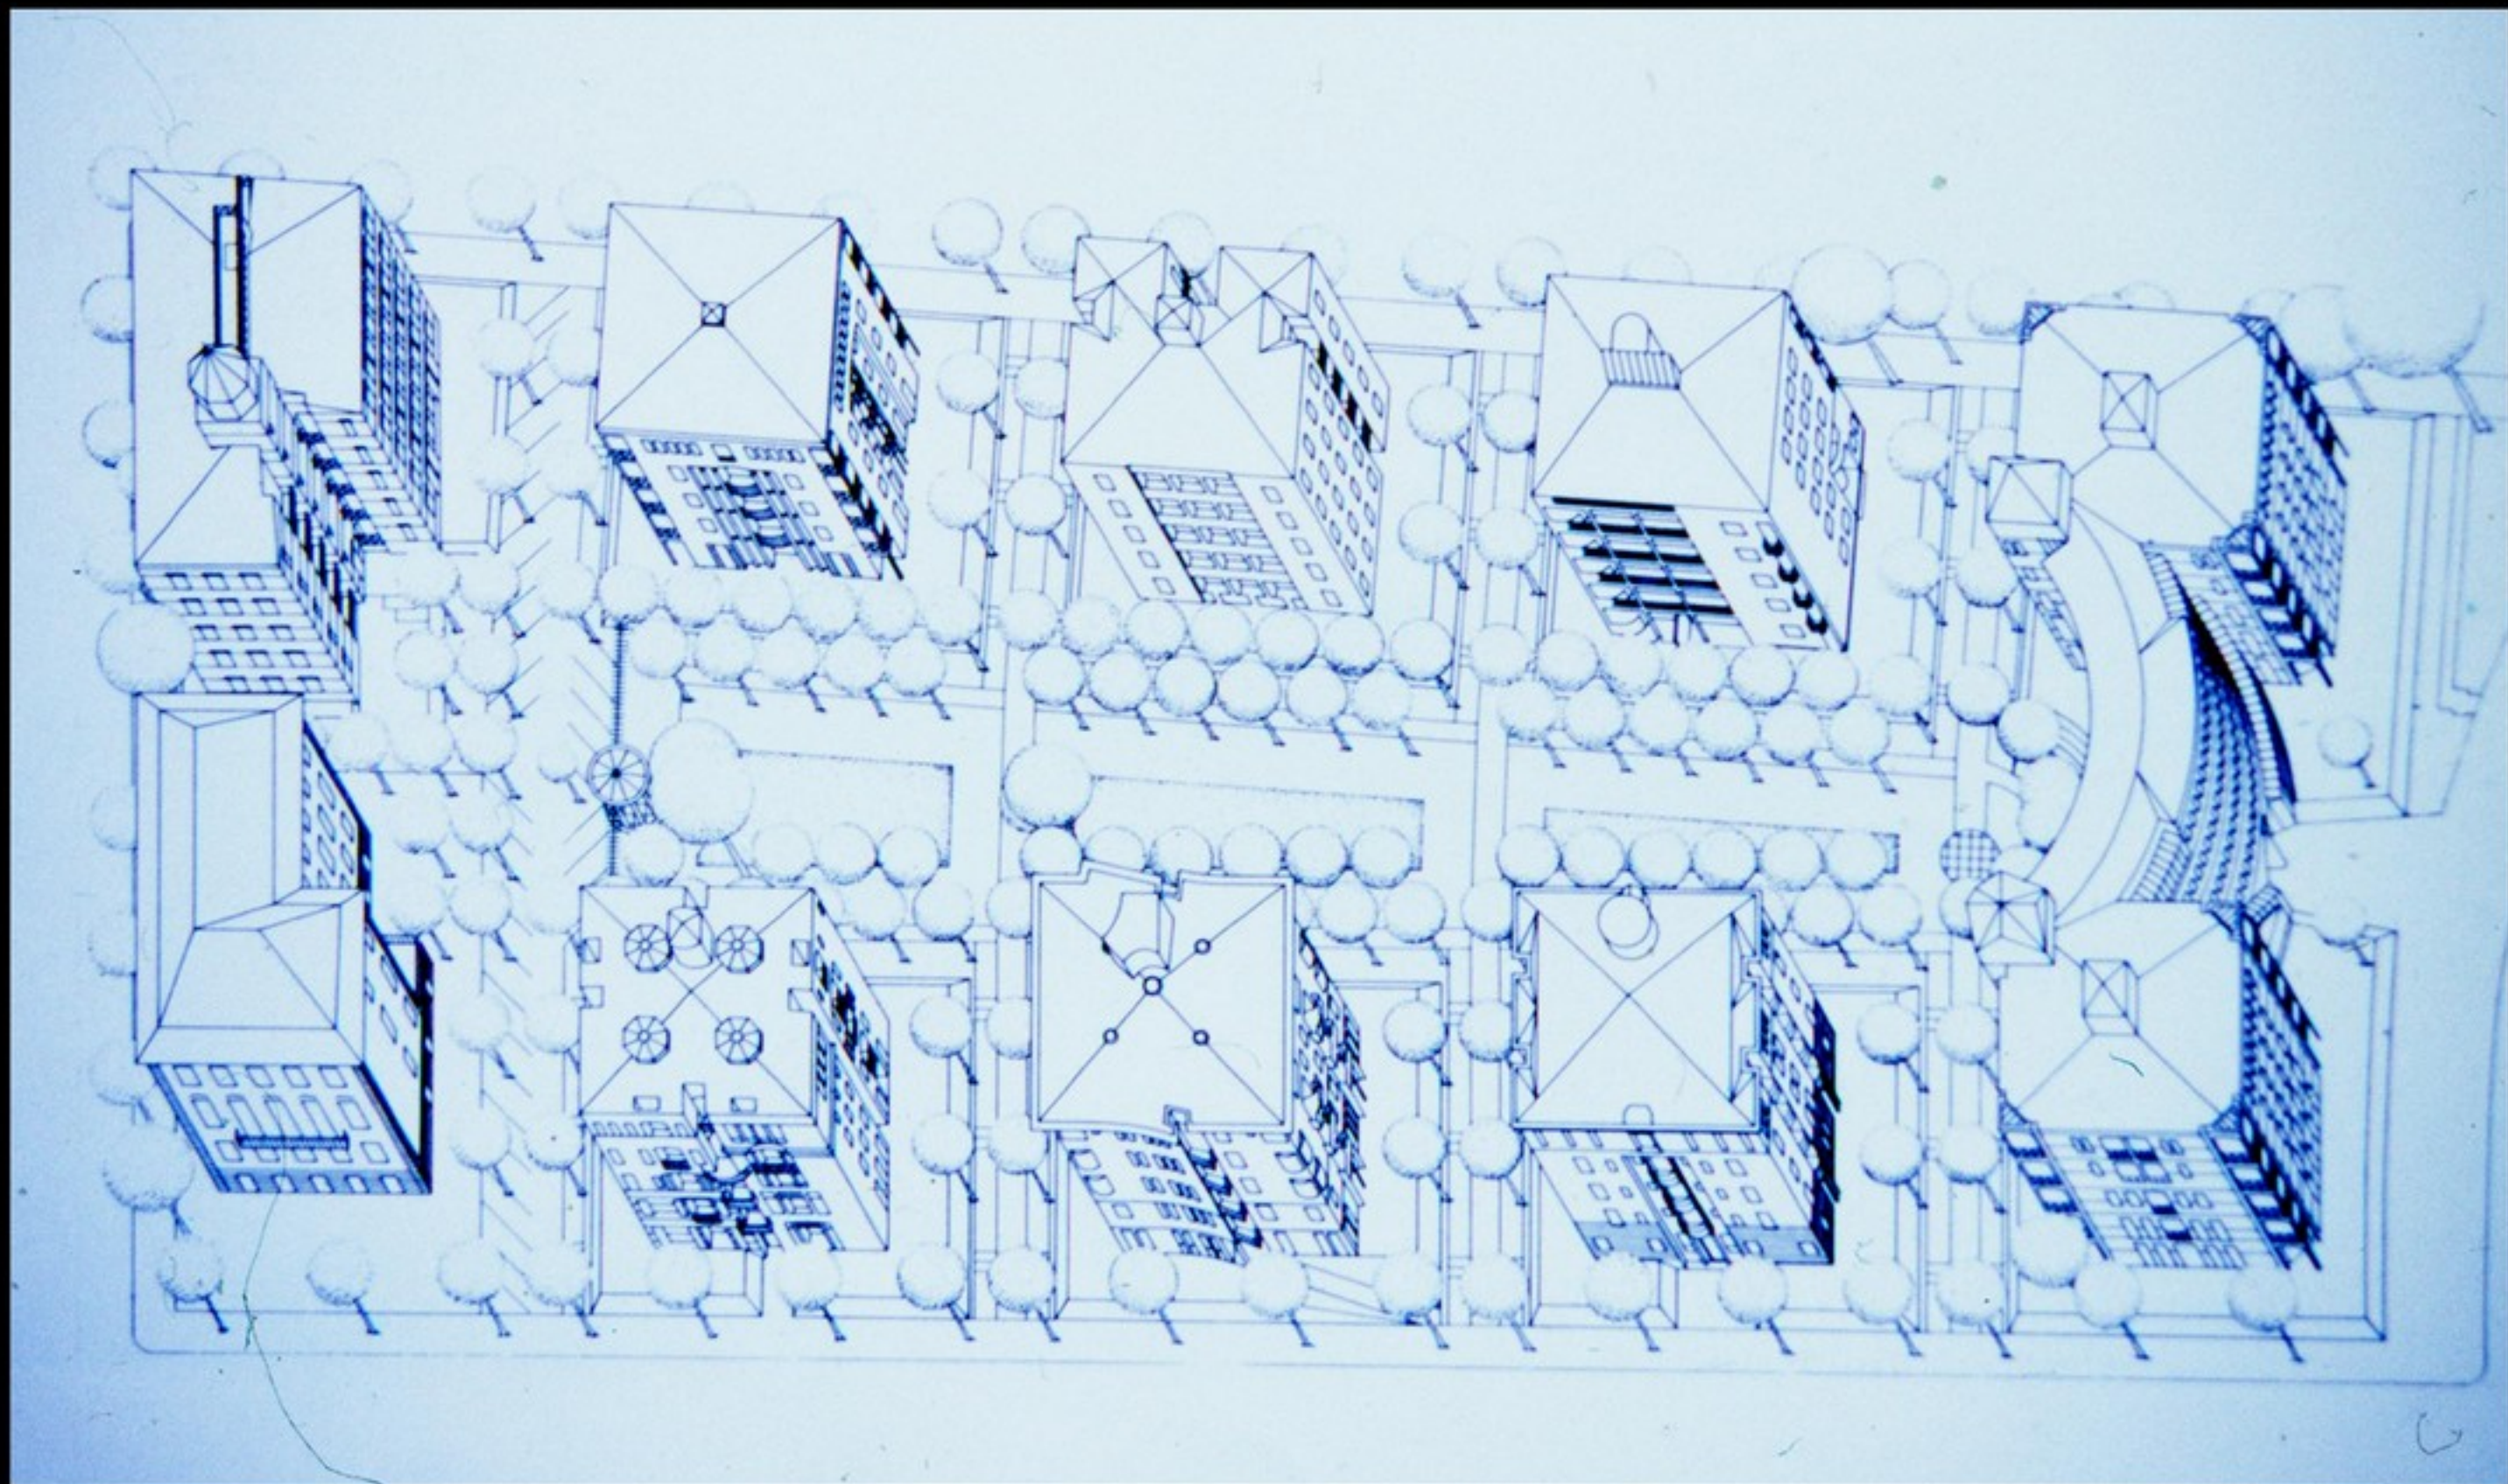

Berlin, Rauchstrasse